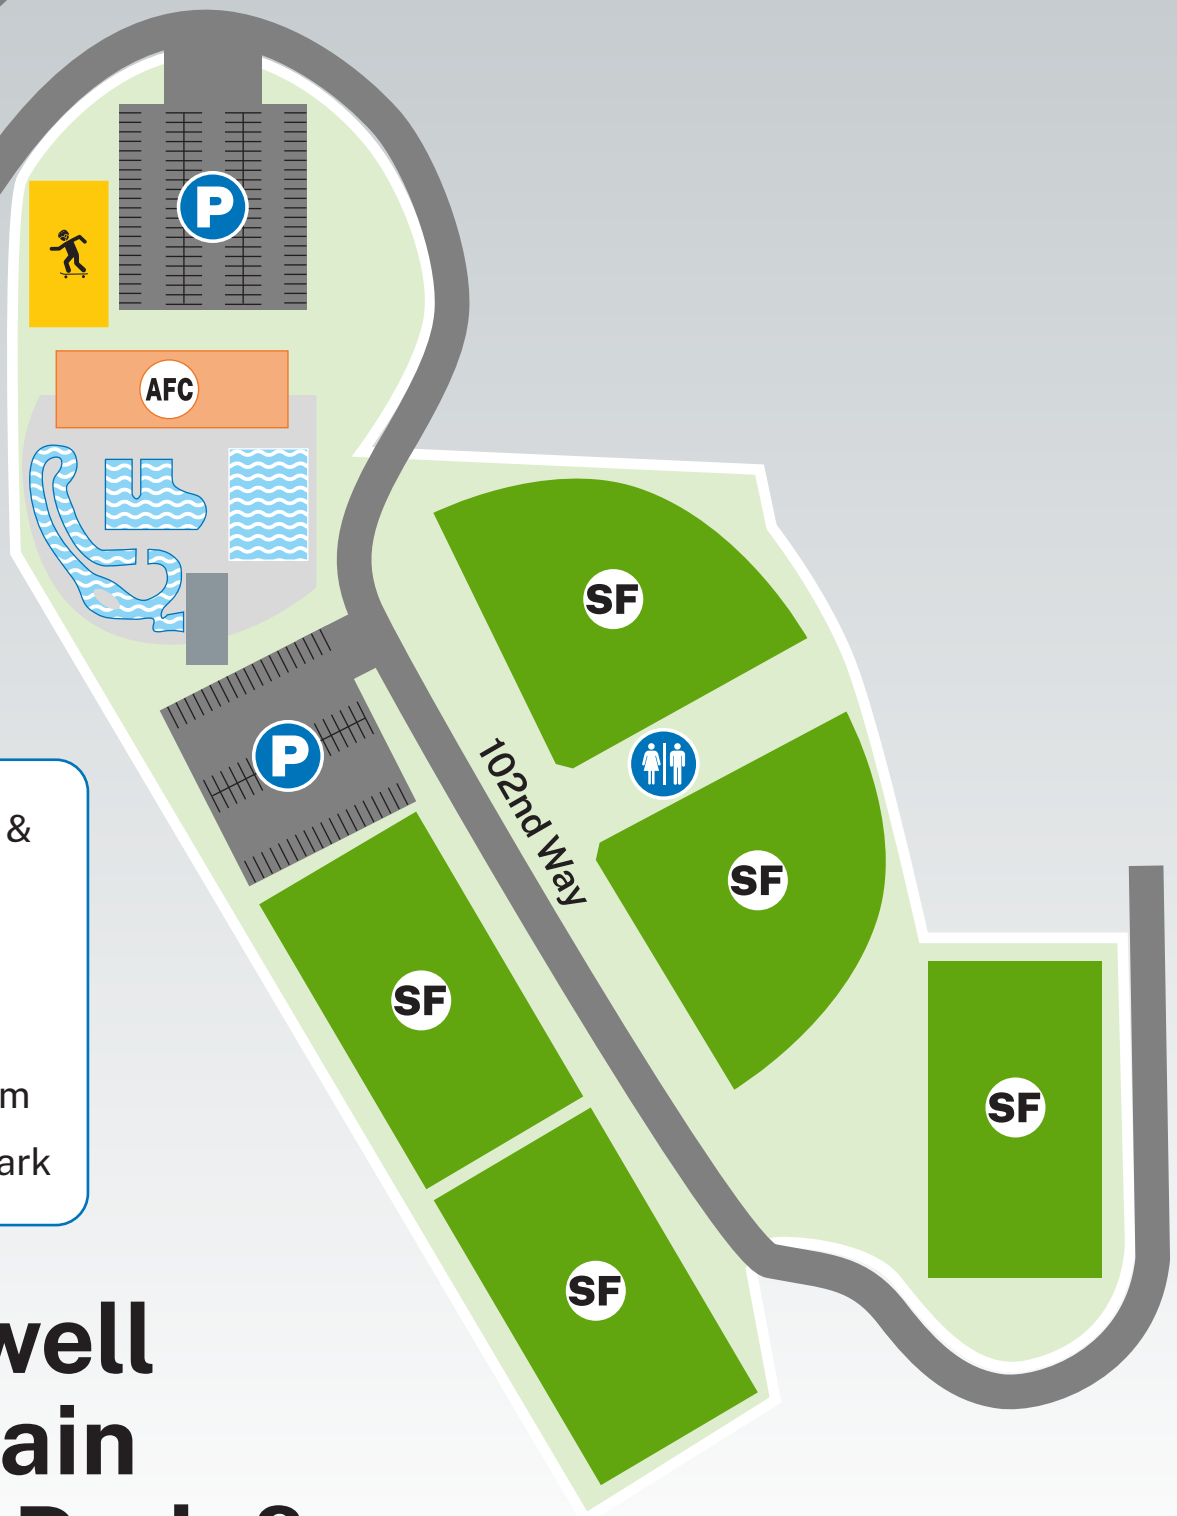

Thompson Peak Pkwy.

-  AFC Aquatic & Fitness Center
-  P Parking
-  Pool
-  Restroom
-  Skate Park

McDowell Mountain Ranch Park & Aquatic Center

15525 N. Thompson Peak Pkwy.