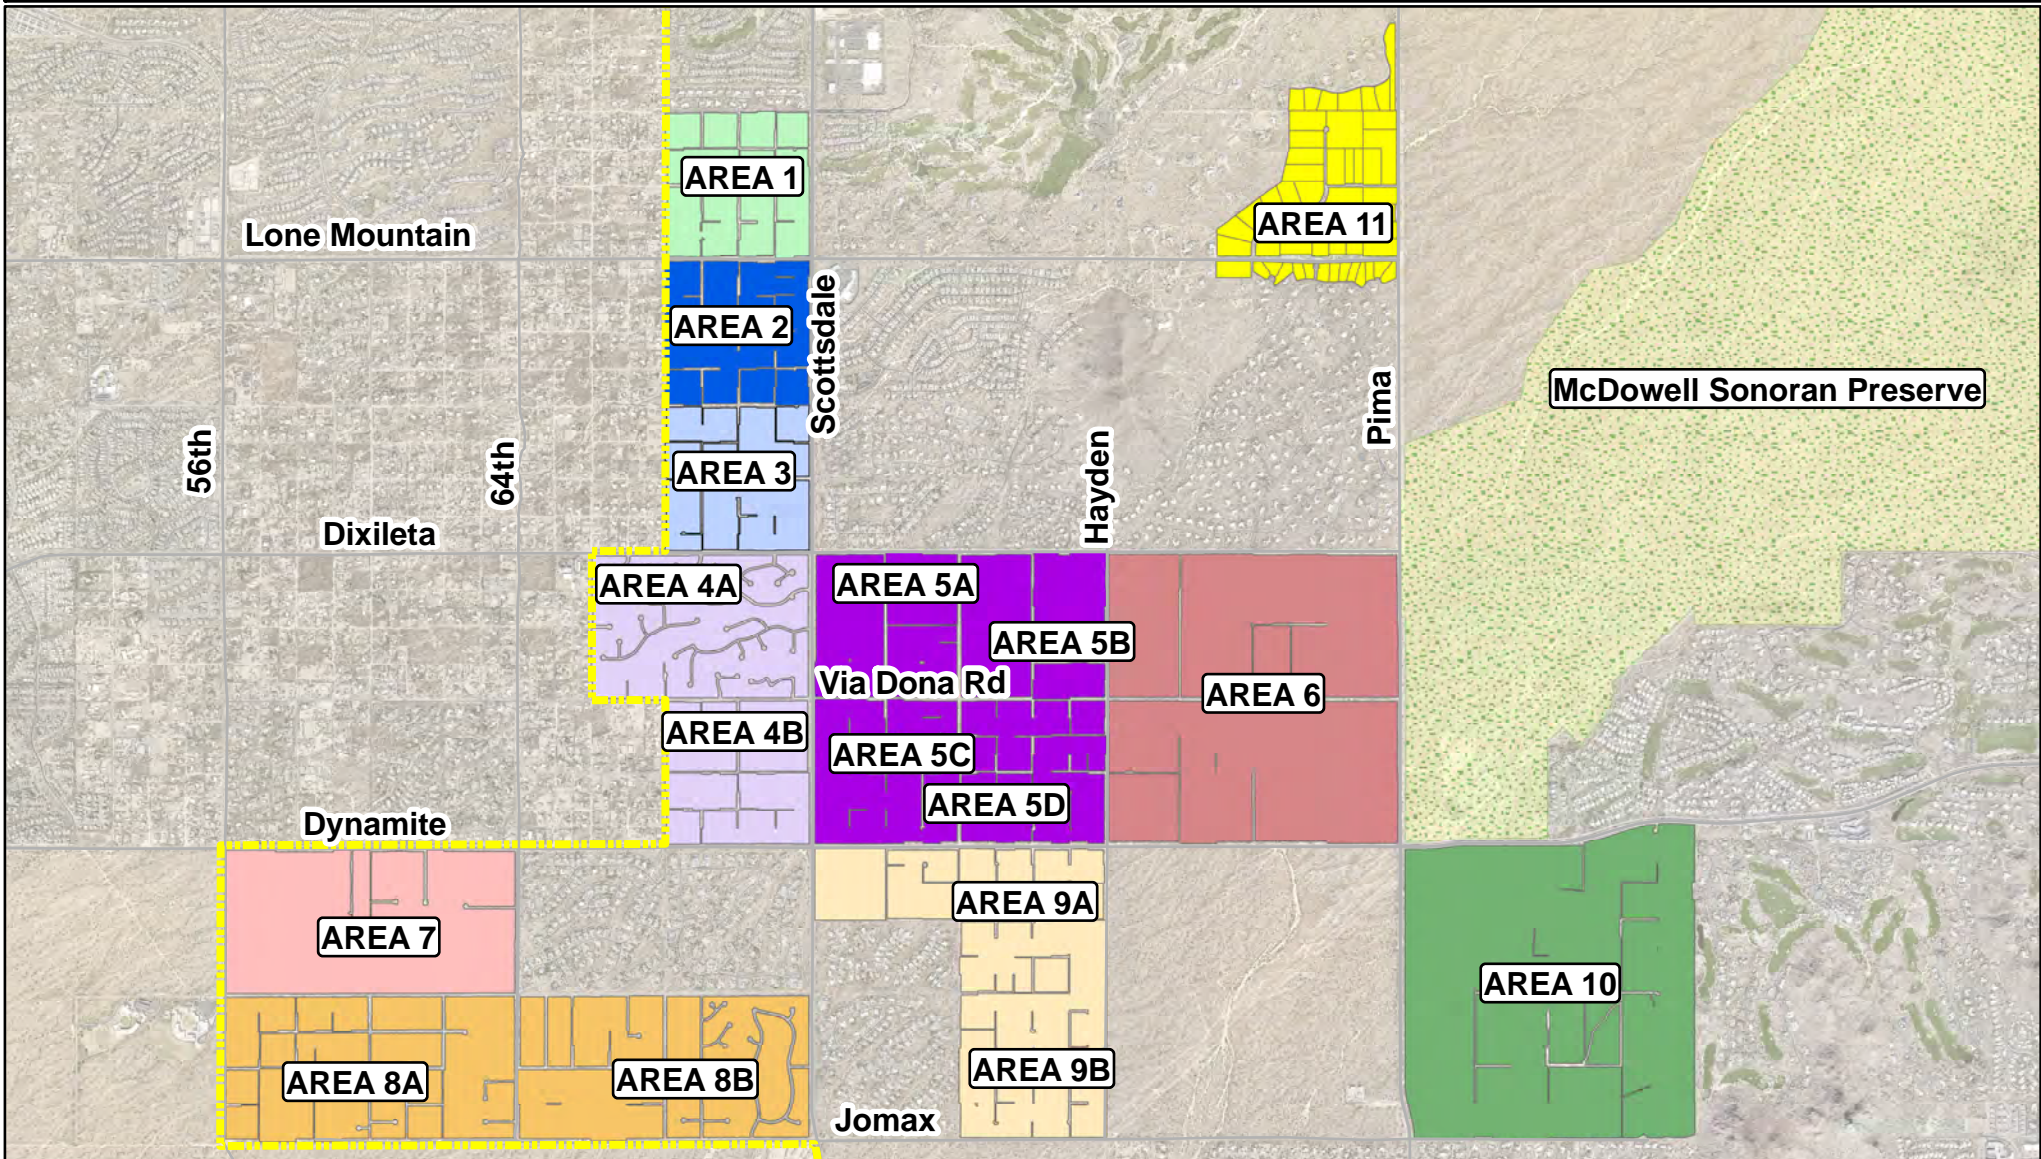

Desert Foothills Area - Overview Map

Local Area Infrastructure Plans

- - - - - City Boundary
 Preserve

0 1 2 Miles

Notice: This document is provided for general information purposes only. The City of Scottsdale does not warrant its accuracy, completeness, or suitability for any particular purpose. It should not be relied upon without field verification.