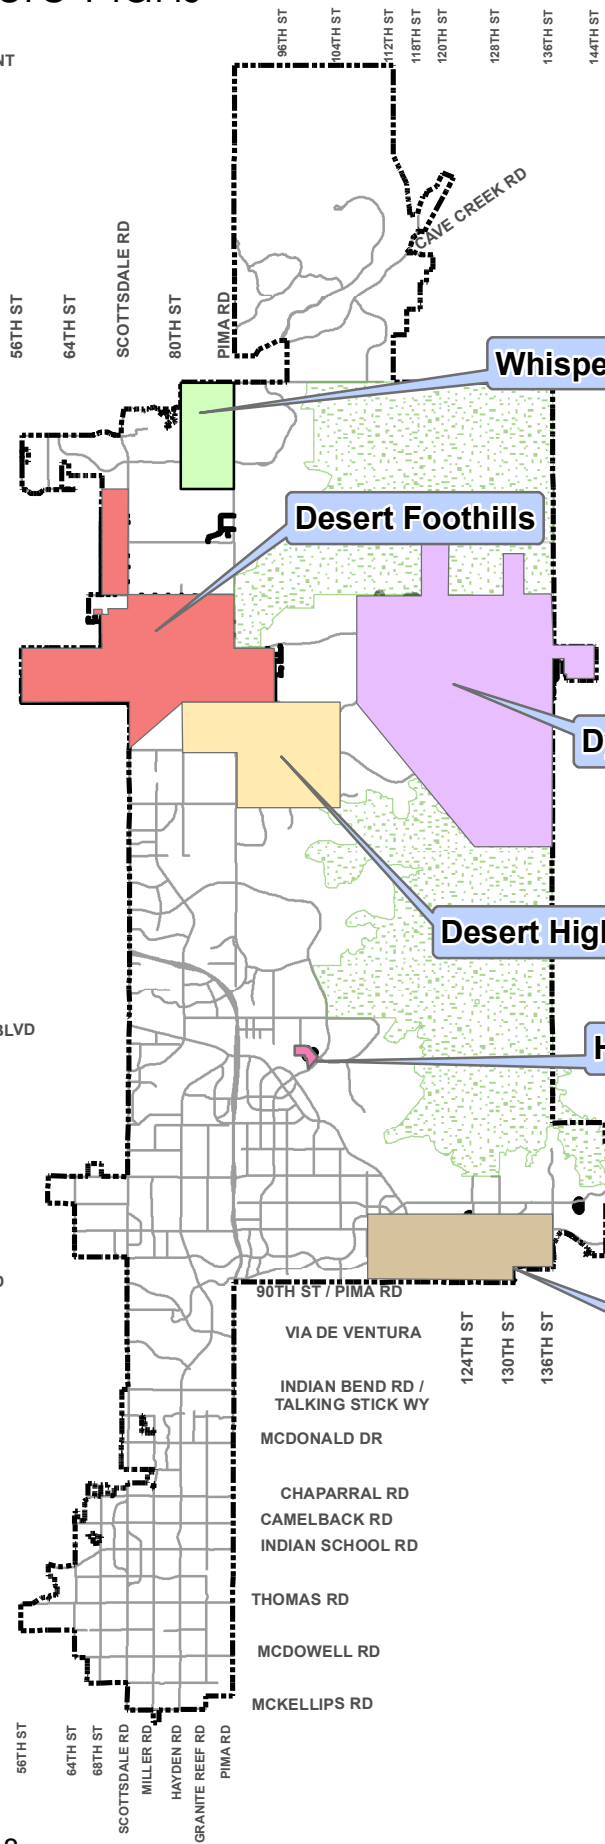

# City of Scottsdale Local Area Infrastructure Plans

JENNY LIN RD ALIGNMENT

STAGECOACH PASS RD  
 CAREFREE HWY  
 DOVE VALLEY RD  
 LONE MOUNTAIN RD  
 DIXILETA DR  
 DYNAMITE BLVD  
 JOMAX RD  
 HAPPY VALLEY RD  
 PINNACLE PEAK RD  
 DEER VALLEY RD  
 THOMPSON PEAK PKWY  
 BELL RD  
 FRANK LLOYD WRIGHT BLVD  
 GREENWAY RD  
 THUNDERBIRD RD  
 CACTUS RD  
 SHEA BLVD  
 DOUBLETREE RANCH RD

Whisper Rock

Desert Foothills

Dynamite Foothills

Desert Highlands

Horseman's Park

East Shea

--- City Boundary  
 ■■■ Preserve  
 — Street Network

Last updated 2/1/2019